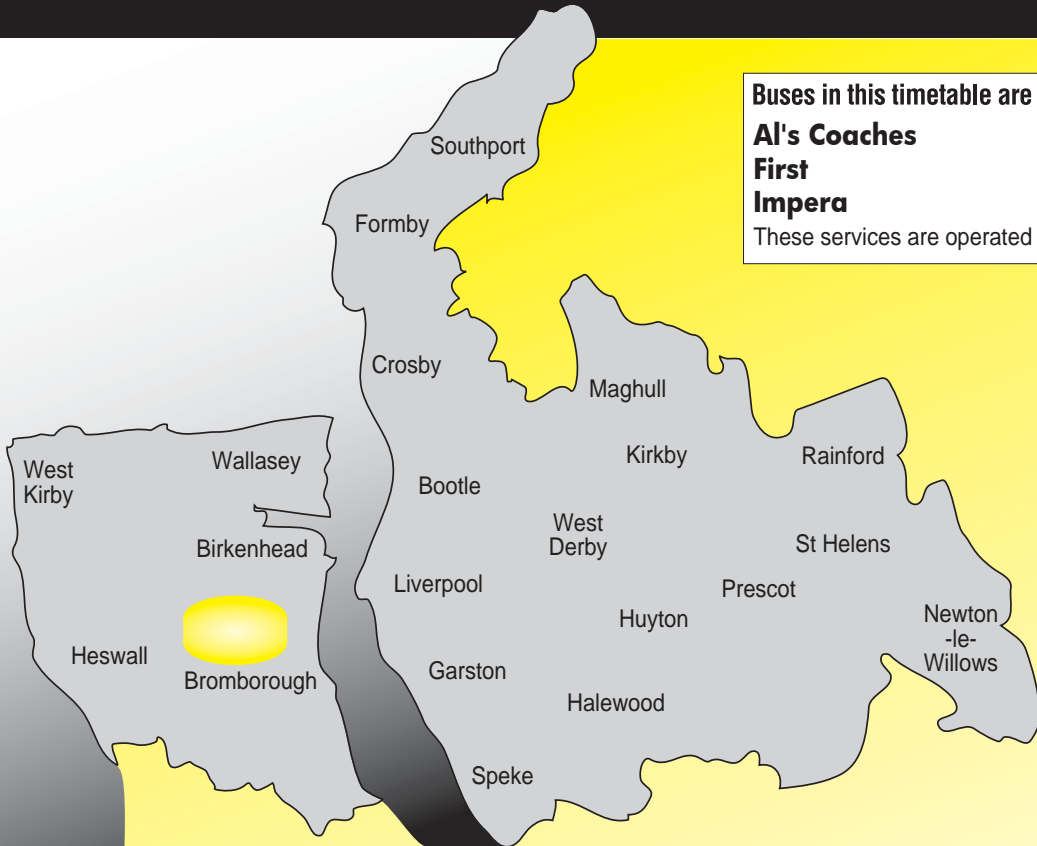

Merseytravel Bus Services serving Wirral Grammar School

Buses in this timetable are run by:

Al's Coaches

First

Impera

These services are operated for Merseytravel

MT 050711

Changes from 01 July 2011

Details of Merseytravel Bus Services serving Wirral Grammar Schools.

Travel Information

traveline
public transport info

0871 200 22 33

Calls costs 10p per minute from land lines, mobiles may vary

OPEN 0800 TILL 2000 7 DAYS A WEEK

www.merseytravel.gov.uk

Please recycle this booklet when you have finished with it.