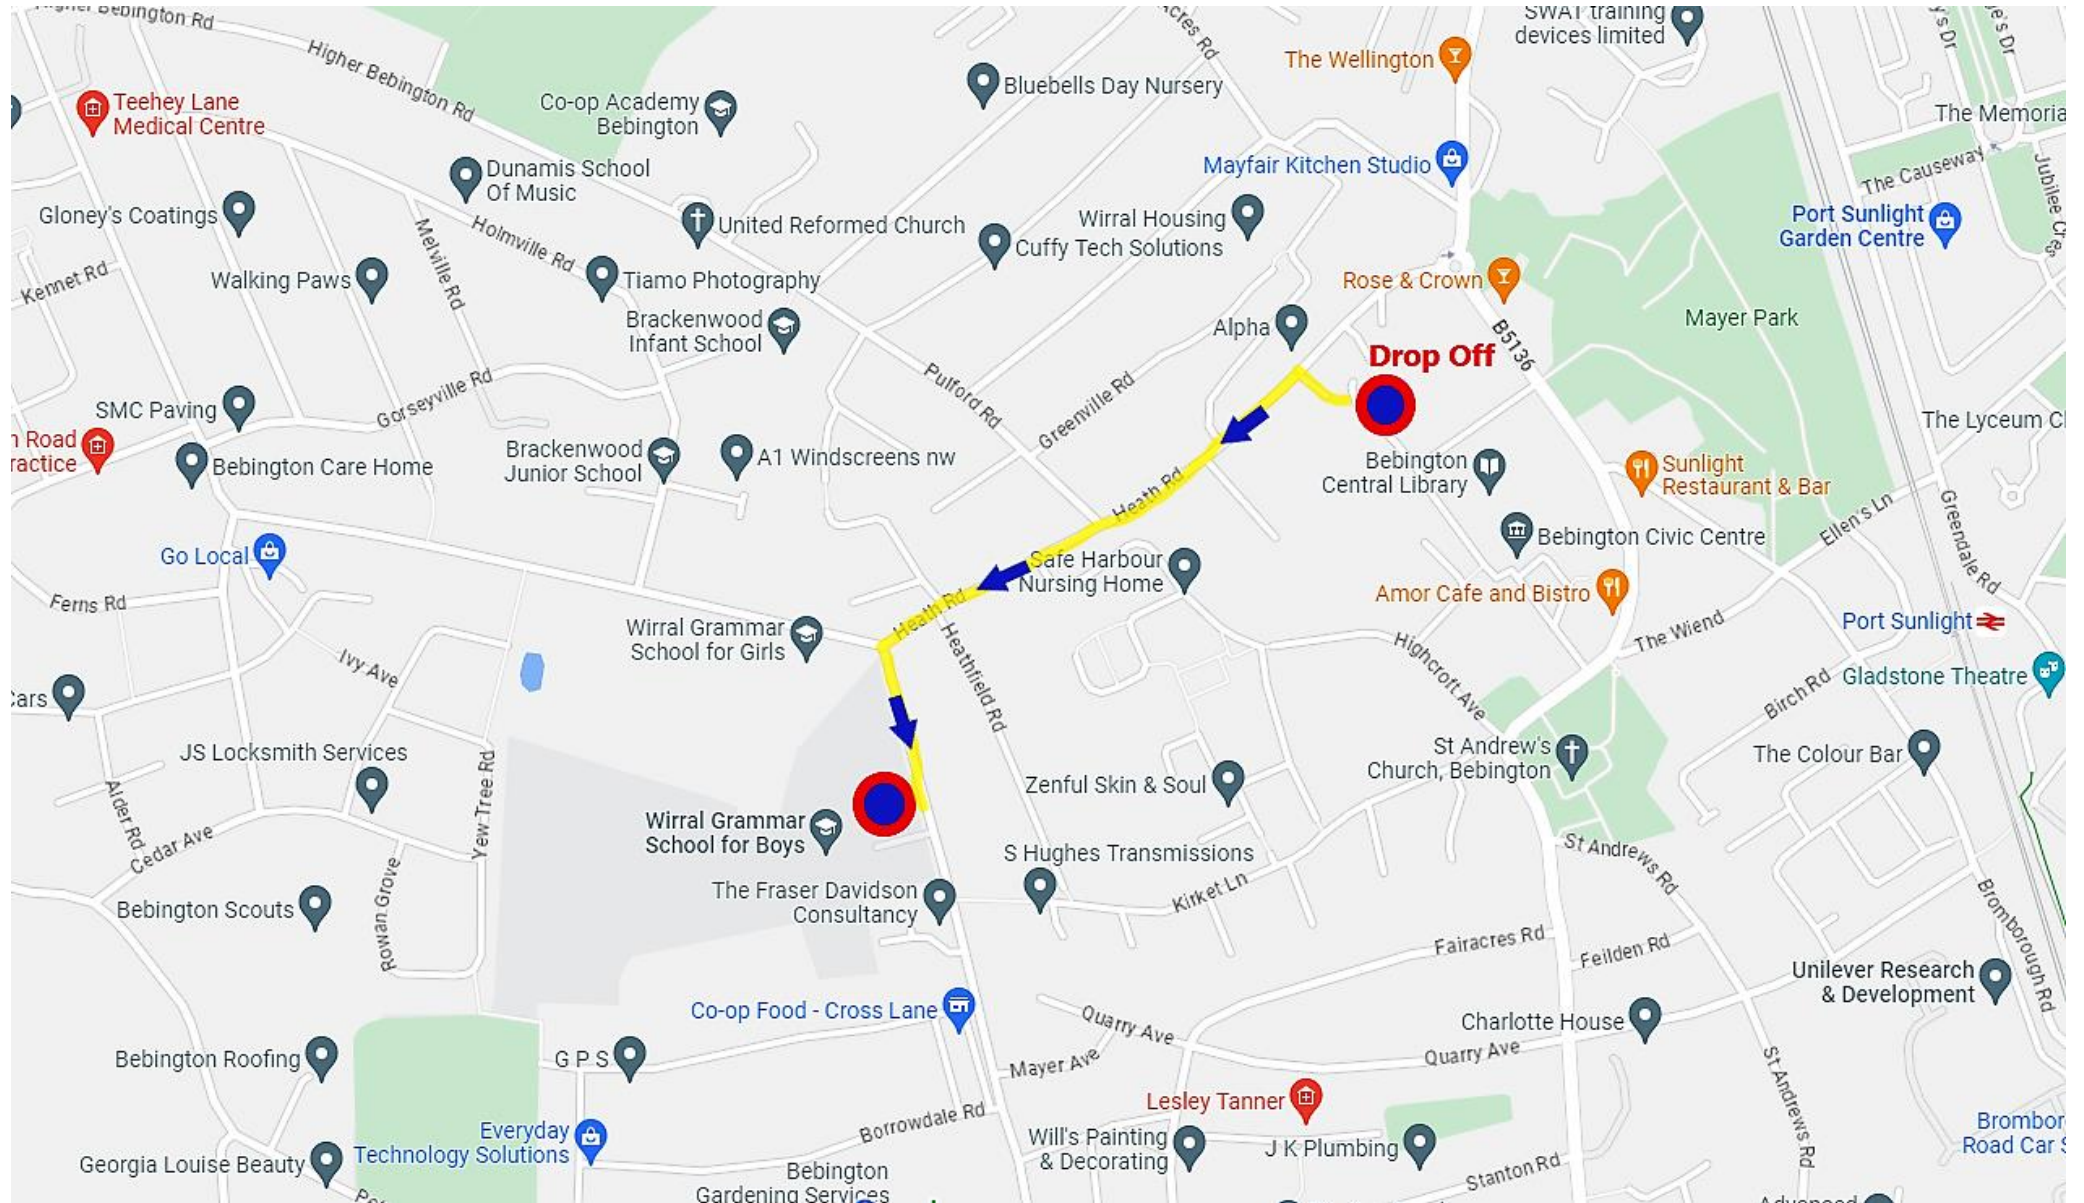

## Park & Stride Walking Route – Civic Way, Bebington Civic Centre

## Park & Stride Walking Route - Teehey Lane /Roland Ave